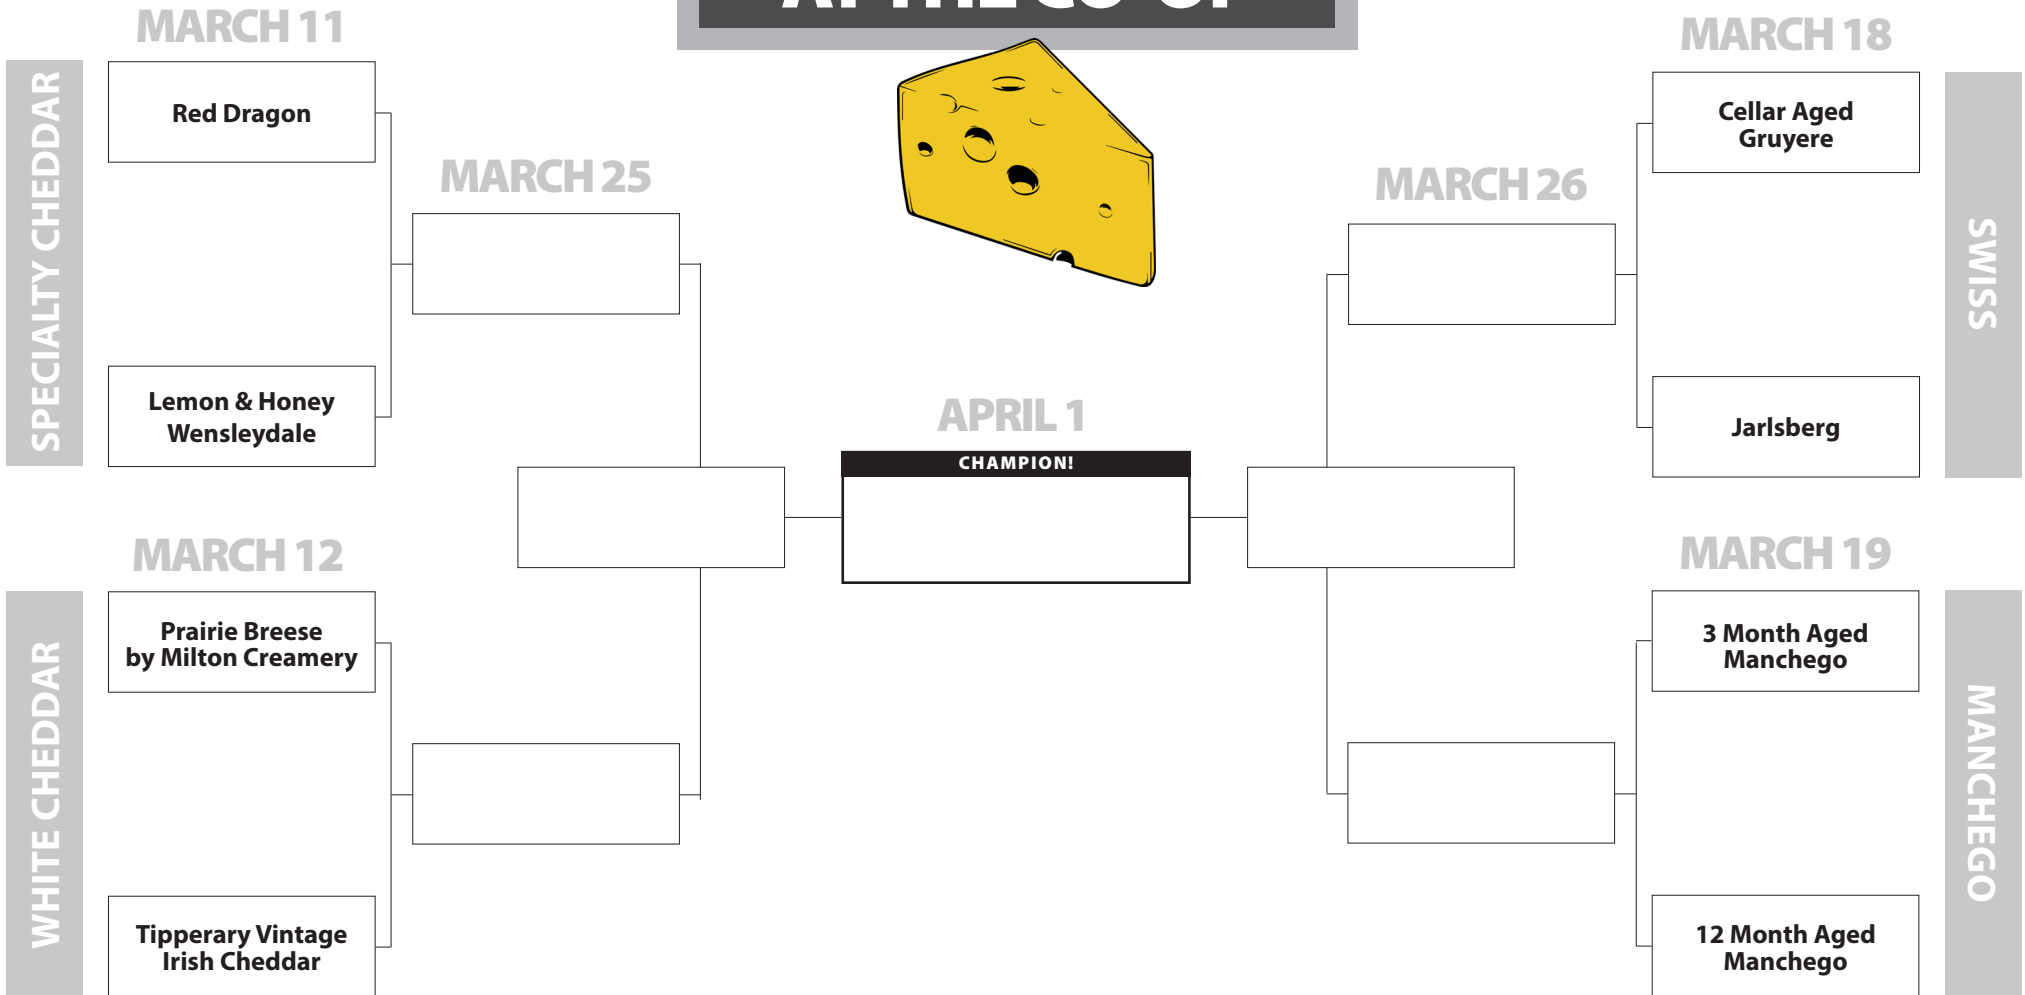

DIRECTIONS:

• Turn in a completed MFC Cheese bracket by 3/14/22 for a chance to win!

• The grand prize is a $50 MFC Gift Card

CHEESE MADNESS AT THE CO-OP

Name:

Phone:

Email:

☐ I would like to receive the MFC e-Newsletter

Cheeses subject to availability.

MARCH 11 – APRIL 2

Frequently Asked Questions ►